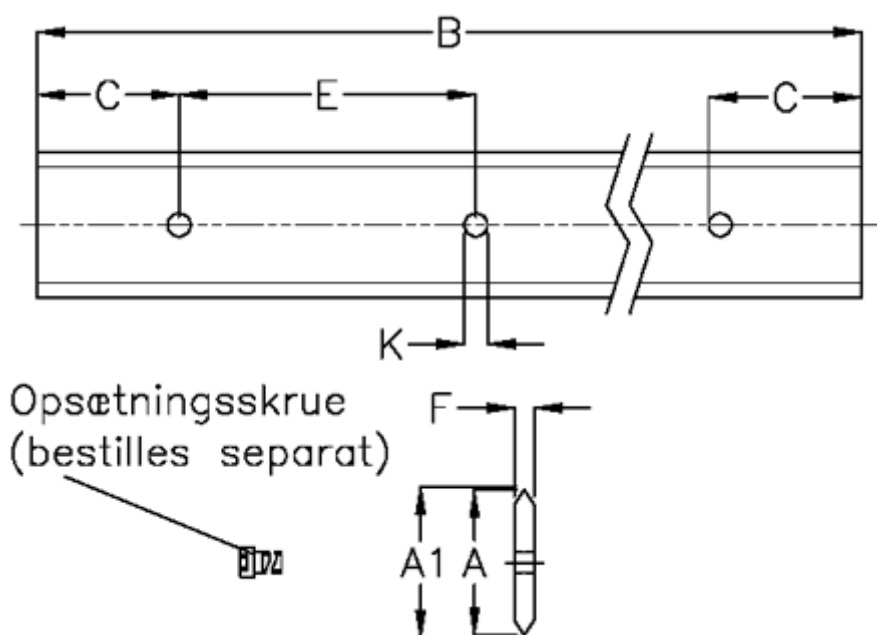

Data Sheet

Article number: 059121176

Description: Hepco SL2 spacer slide
SS MS 12-176

Measures

A	= 12	K	= 3.5
A1	= 12.55	Weight kg/1000	= 230
B	= 176		
C	= 13.0		
E	= 30		
F	= 3.0		
For bearing	= 13		
For screw	= M3x8		